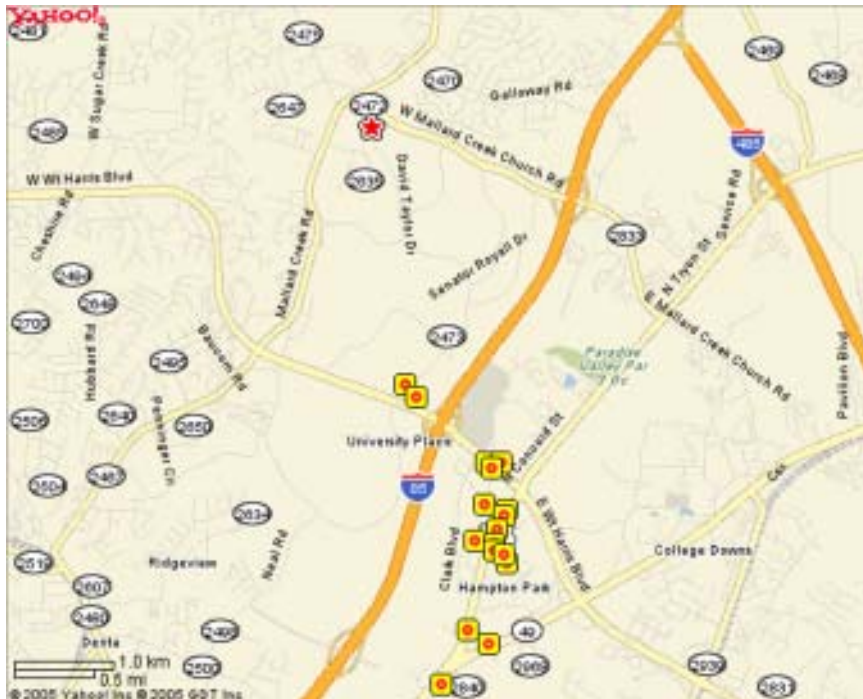

Applebee's Neighborhood Grill	8700 Jw Clay Blvd	(704) 548-9219
Boardwalk Billys Raw Bar	9005 J M Keynes Dr # 2	(704) 503-1400
Bojangles' Famous Chicken	8521 N Tryon St	(704) 510-1194
Bombay Cuisine	230 E Wt Harris Blvd	(704) 549-8300
Chen's Bistro	230 E Wt Harris Blvd	(704) 510-9889
Chick-Fil-A	8648 Jw Clay Blvd	(704) 593-0052
Chili's Grill & Bar	500 University Center Blvd	(704) 510-0626
Ciro's Italian Restaurant	8927 J M Keynes Dr	(704) 510-0012
Copeland's Of New Orleans	8630 University Exec Park Dr	(704) 503-6003
Hops Restaurant-Bar-Brewery	520 University Center Blvd	(704) 549-1585
IHOP	230 E Wt Harris Blvd # B10	(704) 717-9600
Lakefront Restaurant	8629 J M Keynes Dr	(704) 547-7444
Lava Bistro & Bar	8708 Jw Clay Blvd	(704) 549-0050
Logan's Roadhouse	630 University Center Blvd	(704) 510-0553
Max & Erma's	8619 Jw Clay Blvd	(704) 510-1025
Mc Donald's	8709 Jw Clay Blvd	(704) 549-1050
Melting Pot	230 E Wt Harris Blvd	(704) 548-2432
Nakato Japanese Steakhouse	8601 University Exec Park Dr	(704) 549-9966
Picasso's Sports Cafe	230 E Wt Harris Blvd	(704) 595-9553
Qdoba Mexican Grill	230 E Wt Harris Blvd	(704) 547-7460
Quiznos Sub	230 E Wt Harris Blvd	(704) 549-9696
Romano's Macaroni Grill	8620 Research Dr	(704) 595-9696
Smokey Bones Bbq	8760 J M Keynes Dr	(704) 549-8282
Taco Bell	8661 Jw Clay Blvd	(704) 549-1117
Tgi Friday's	409 W Wt Harris Blvd	(704) 548-8113
Wolfman Pizza	8662 Jw Clay Blvd # 5	(704) 503-3999
Zapata's Cantina Mexican Rstnt	8927 J M Keynes Dr	(704) 503-1979